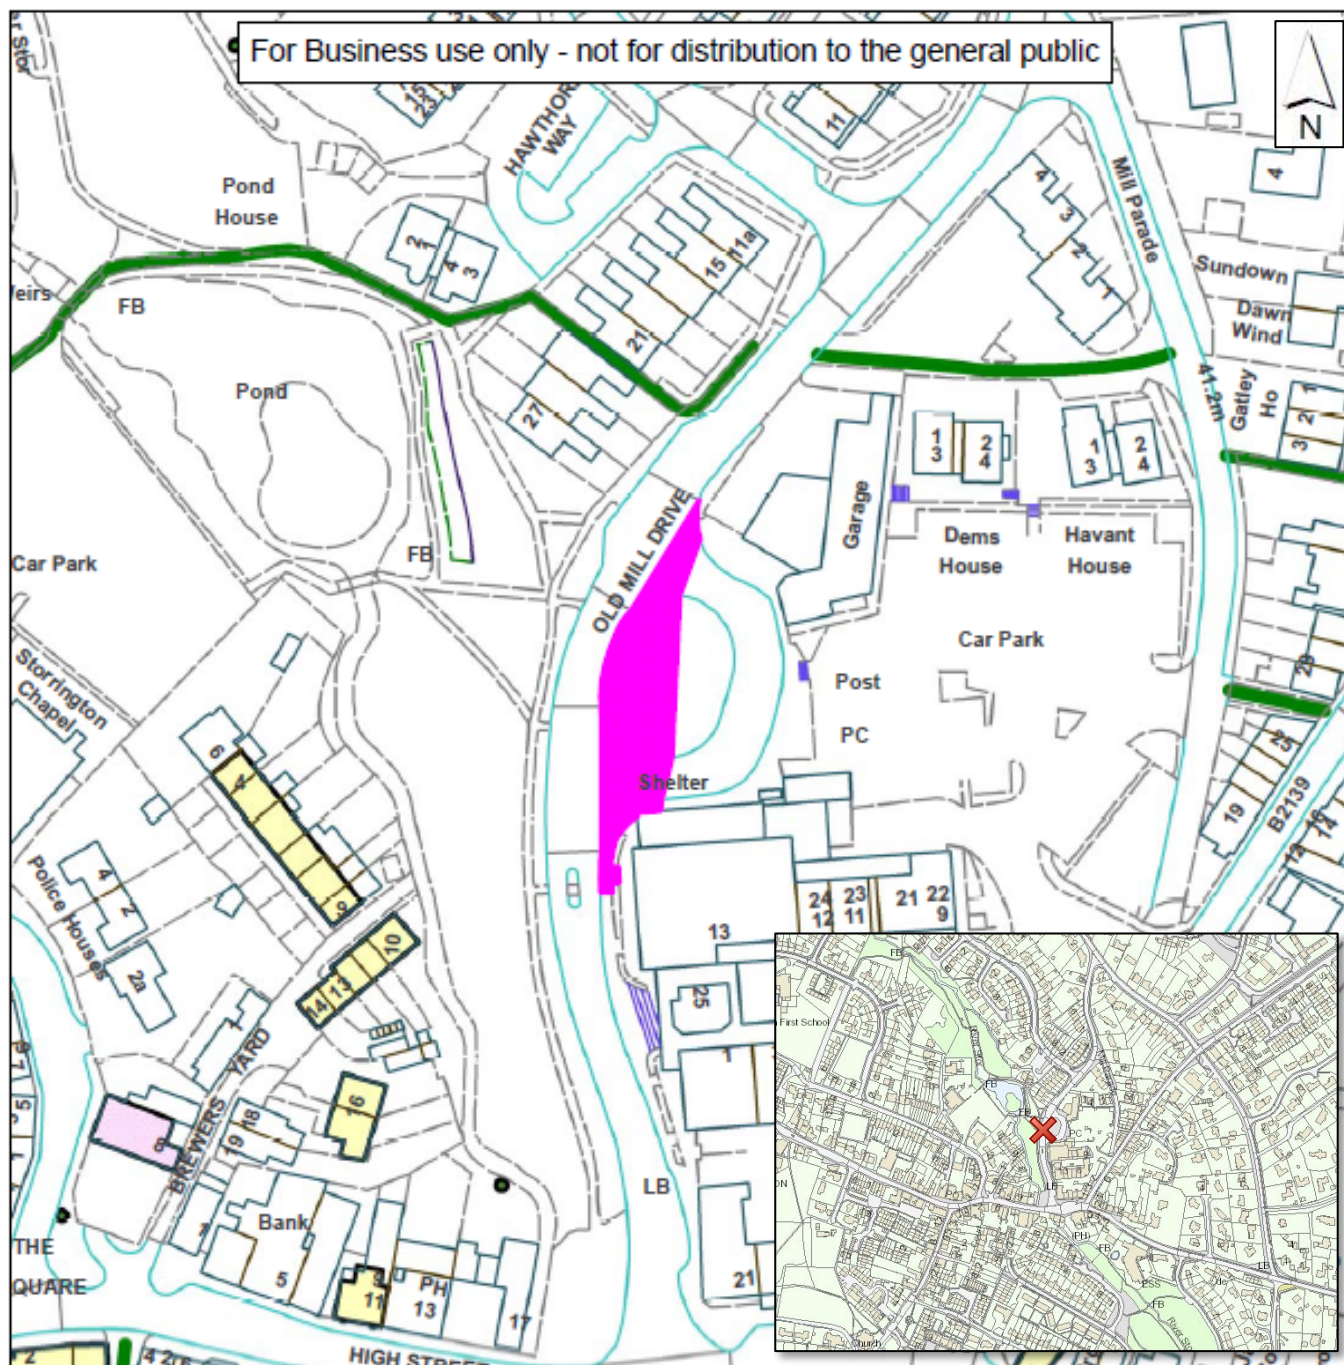

DC/17/0861

Horsham
District
Council

Bus Turning Circle, Old Mill Drive

Scale: 1:1,250

Reproduced from the Ordnance Survey map with permission of the Controller of Her Majesty's Stationery Office © Crown Copyright 2012.

Unauthorised reproduction infringes Crown Copyright and may lead to prosecution or civil proceedings.

Organisation	Horsham District Council
Department	
Comments	
Date	28/09/2017
MSA Number	100023865